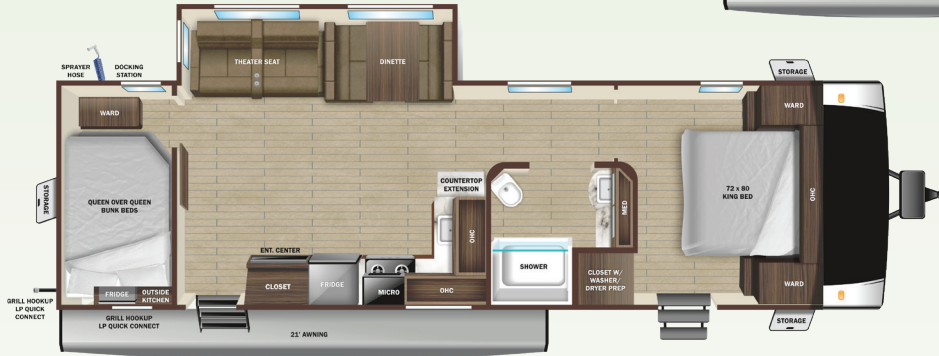

296BHS OPTIONS B, C, & D