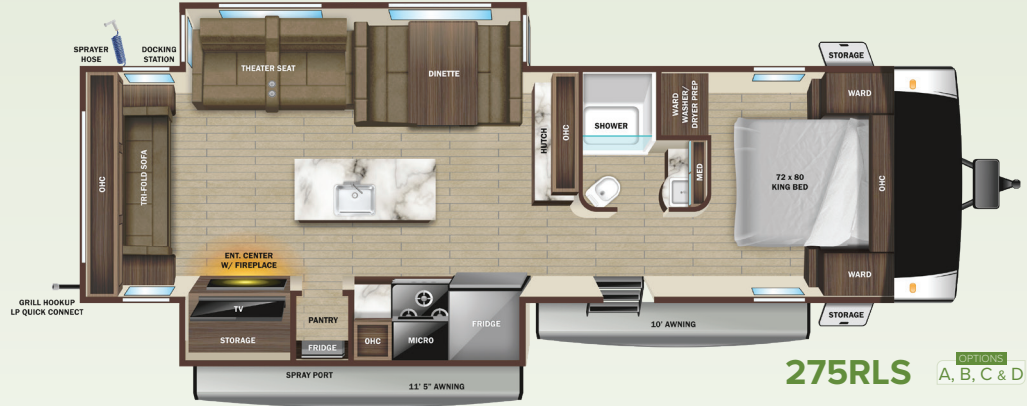

275RLS OPTIONS A, B, C & D